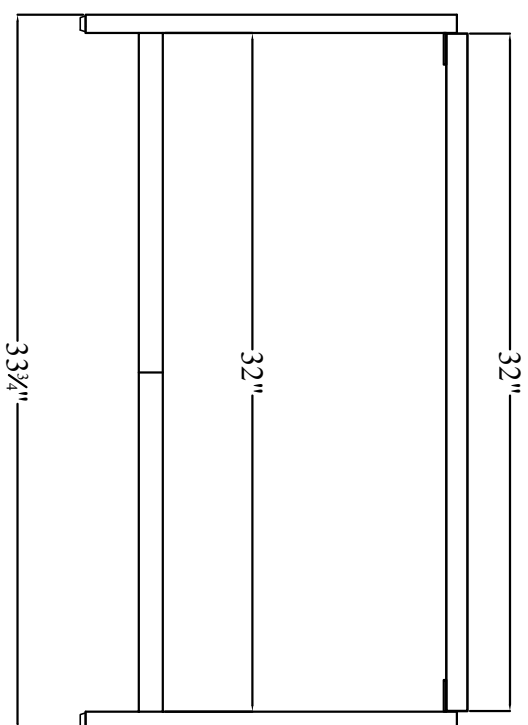

FRONT VIEW

SIDE VIEW

A WREI2220 48" COFFEE TABLE