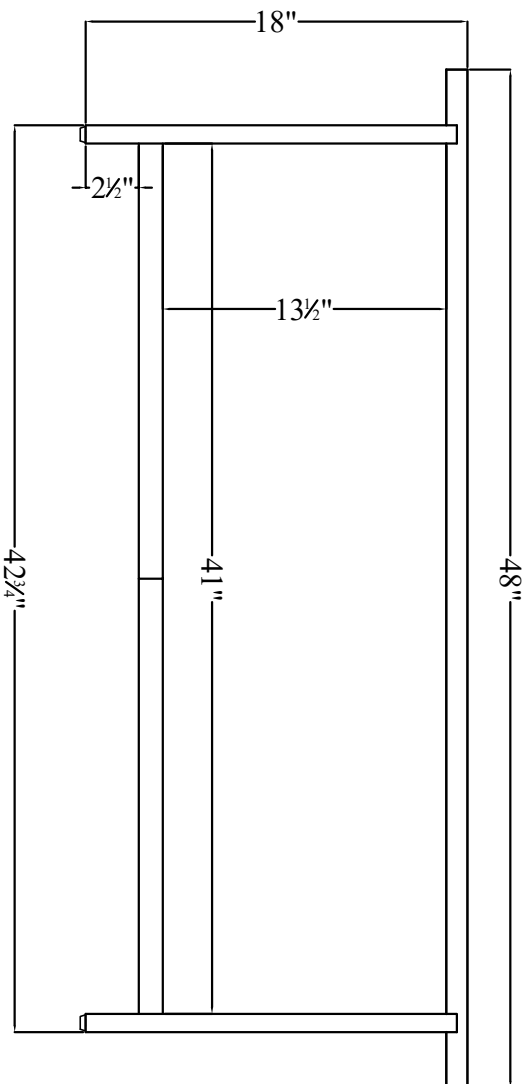

FRONT VIEW

SIDE VIEW

A WREI2220 48" COFFEE TABLE